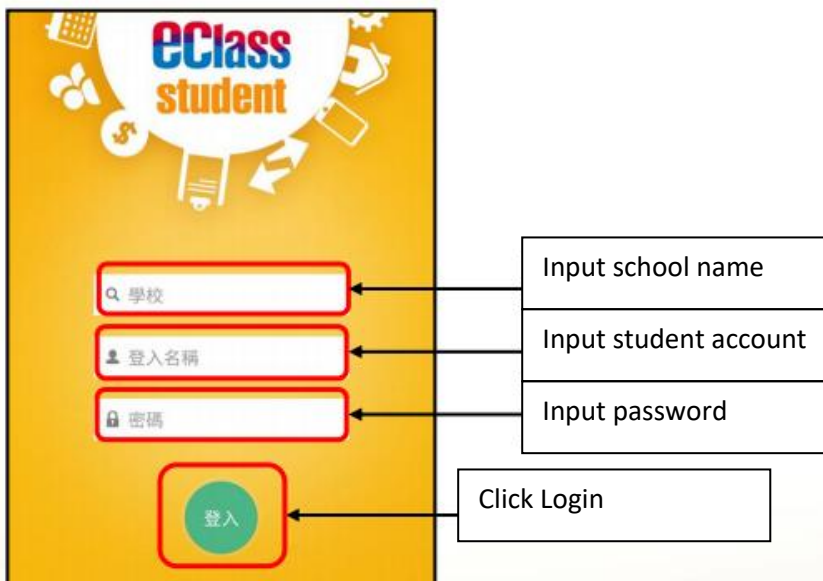

## 1. eClass student – for student use

Students are recommended to download and install eClass student App for homework listing and e-notice

School : Maryknoll Fathers' School

Username :

Password :

## 2. Google system — for student use

Username :

Password :